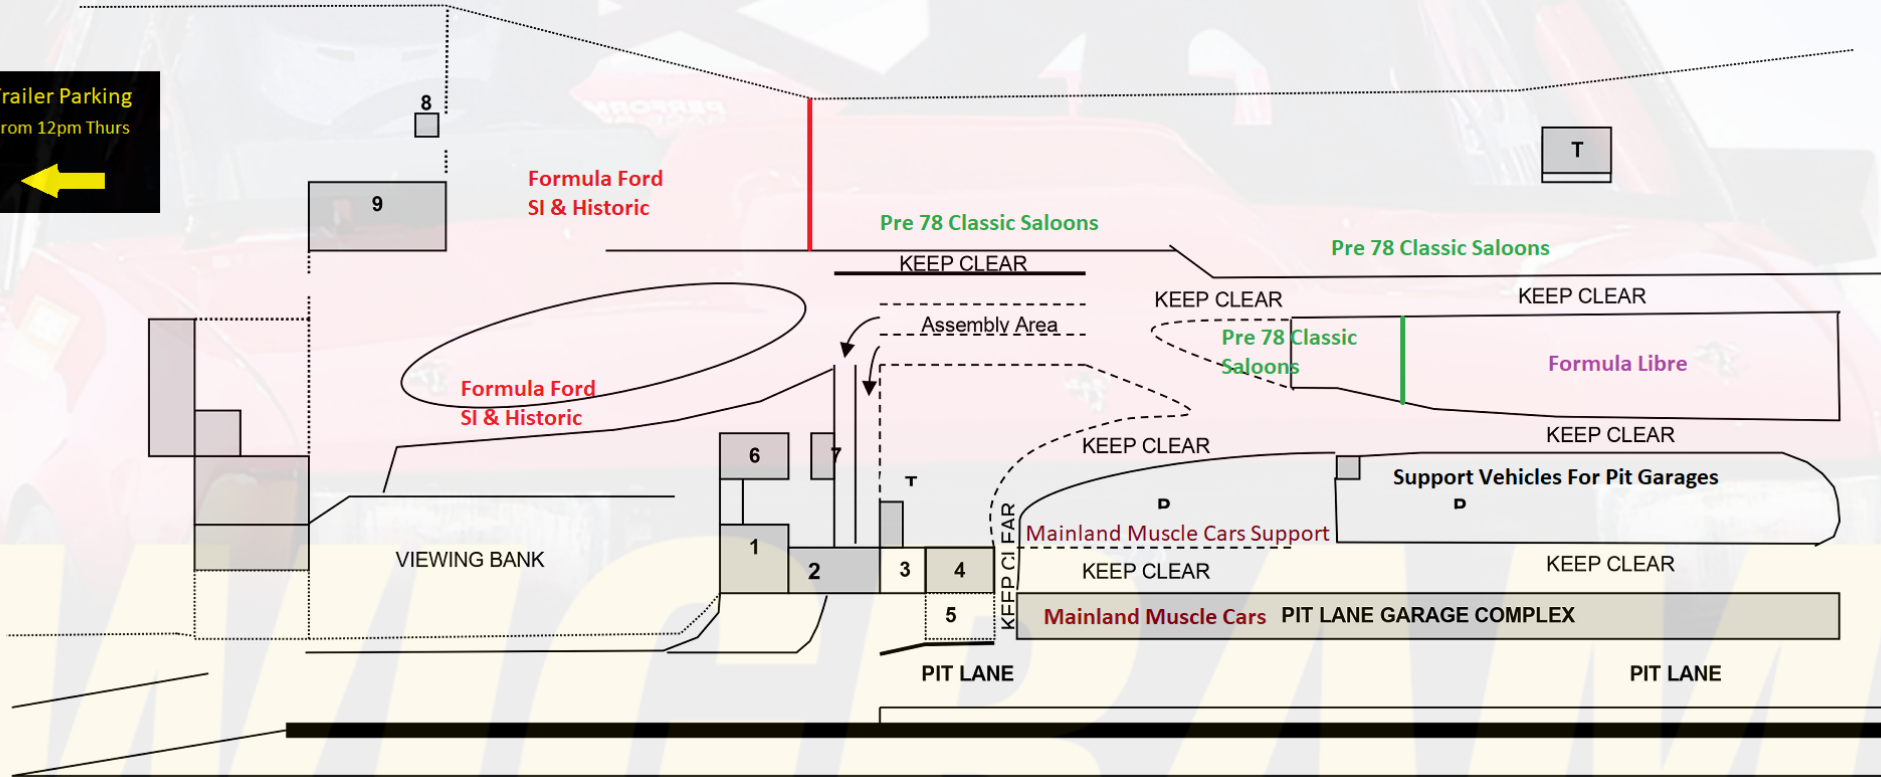

Trailer Parking  
From 12pm Thurs  
←

- Key:
- 1. Control Tower Complex
  - 2. CCC Office
  - 3. Medical
  - 4. Race Secretary
  - 5. Lounge
  - 6. CRO Office
  - 7. Volunteer Hub
  - 8. Bulk Fuel Storage
  - 9. Scrutineering
  - T. Toilets

# PIT PLAN MAIN PITS

2024

2-24 NOVEMBER

Mobil 1

MAINLAND 2024  
MUSCLE CAR

A

T

Support Vehicle &  
Crew Parking  
No Trailers

Vintage Car Club

VIEWING BANK

VIEWING BANK

PIT LANE

PIT LANE  
ENTRY

TRACK / RACE CIRCUIT

Key:  
10. Chris Amon Clubrooms  
T. Toilets

## EXTENDED PITS

2024

22-24 NOVEMBER